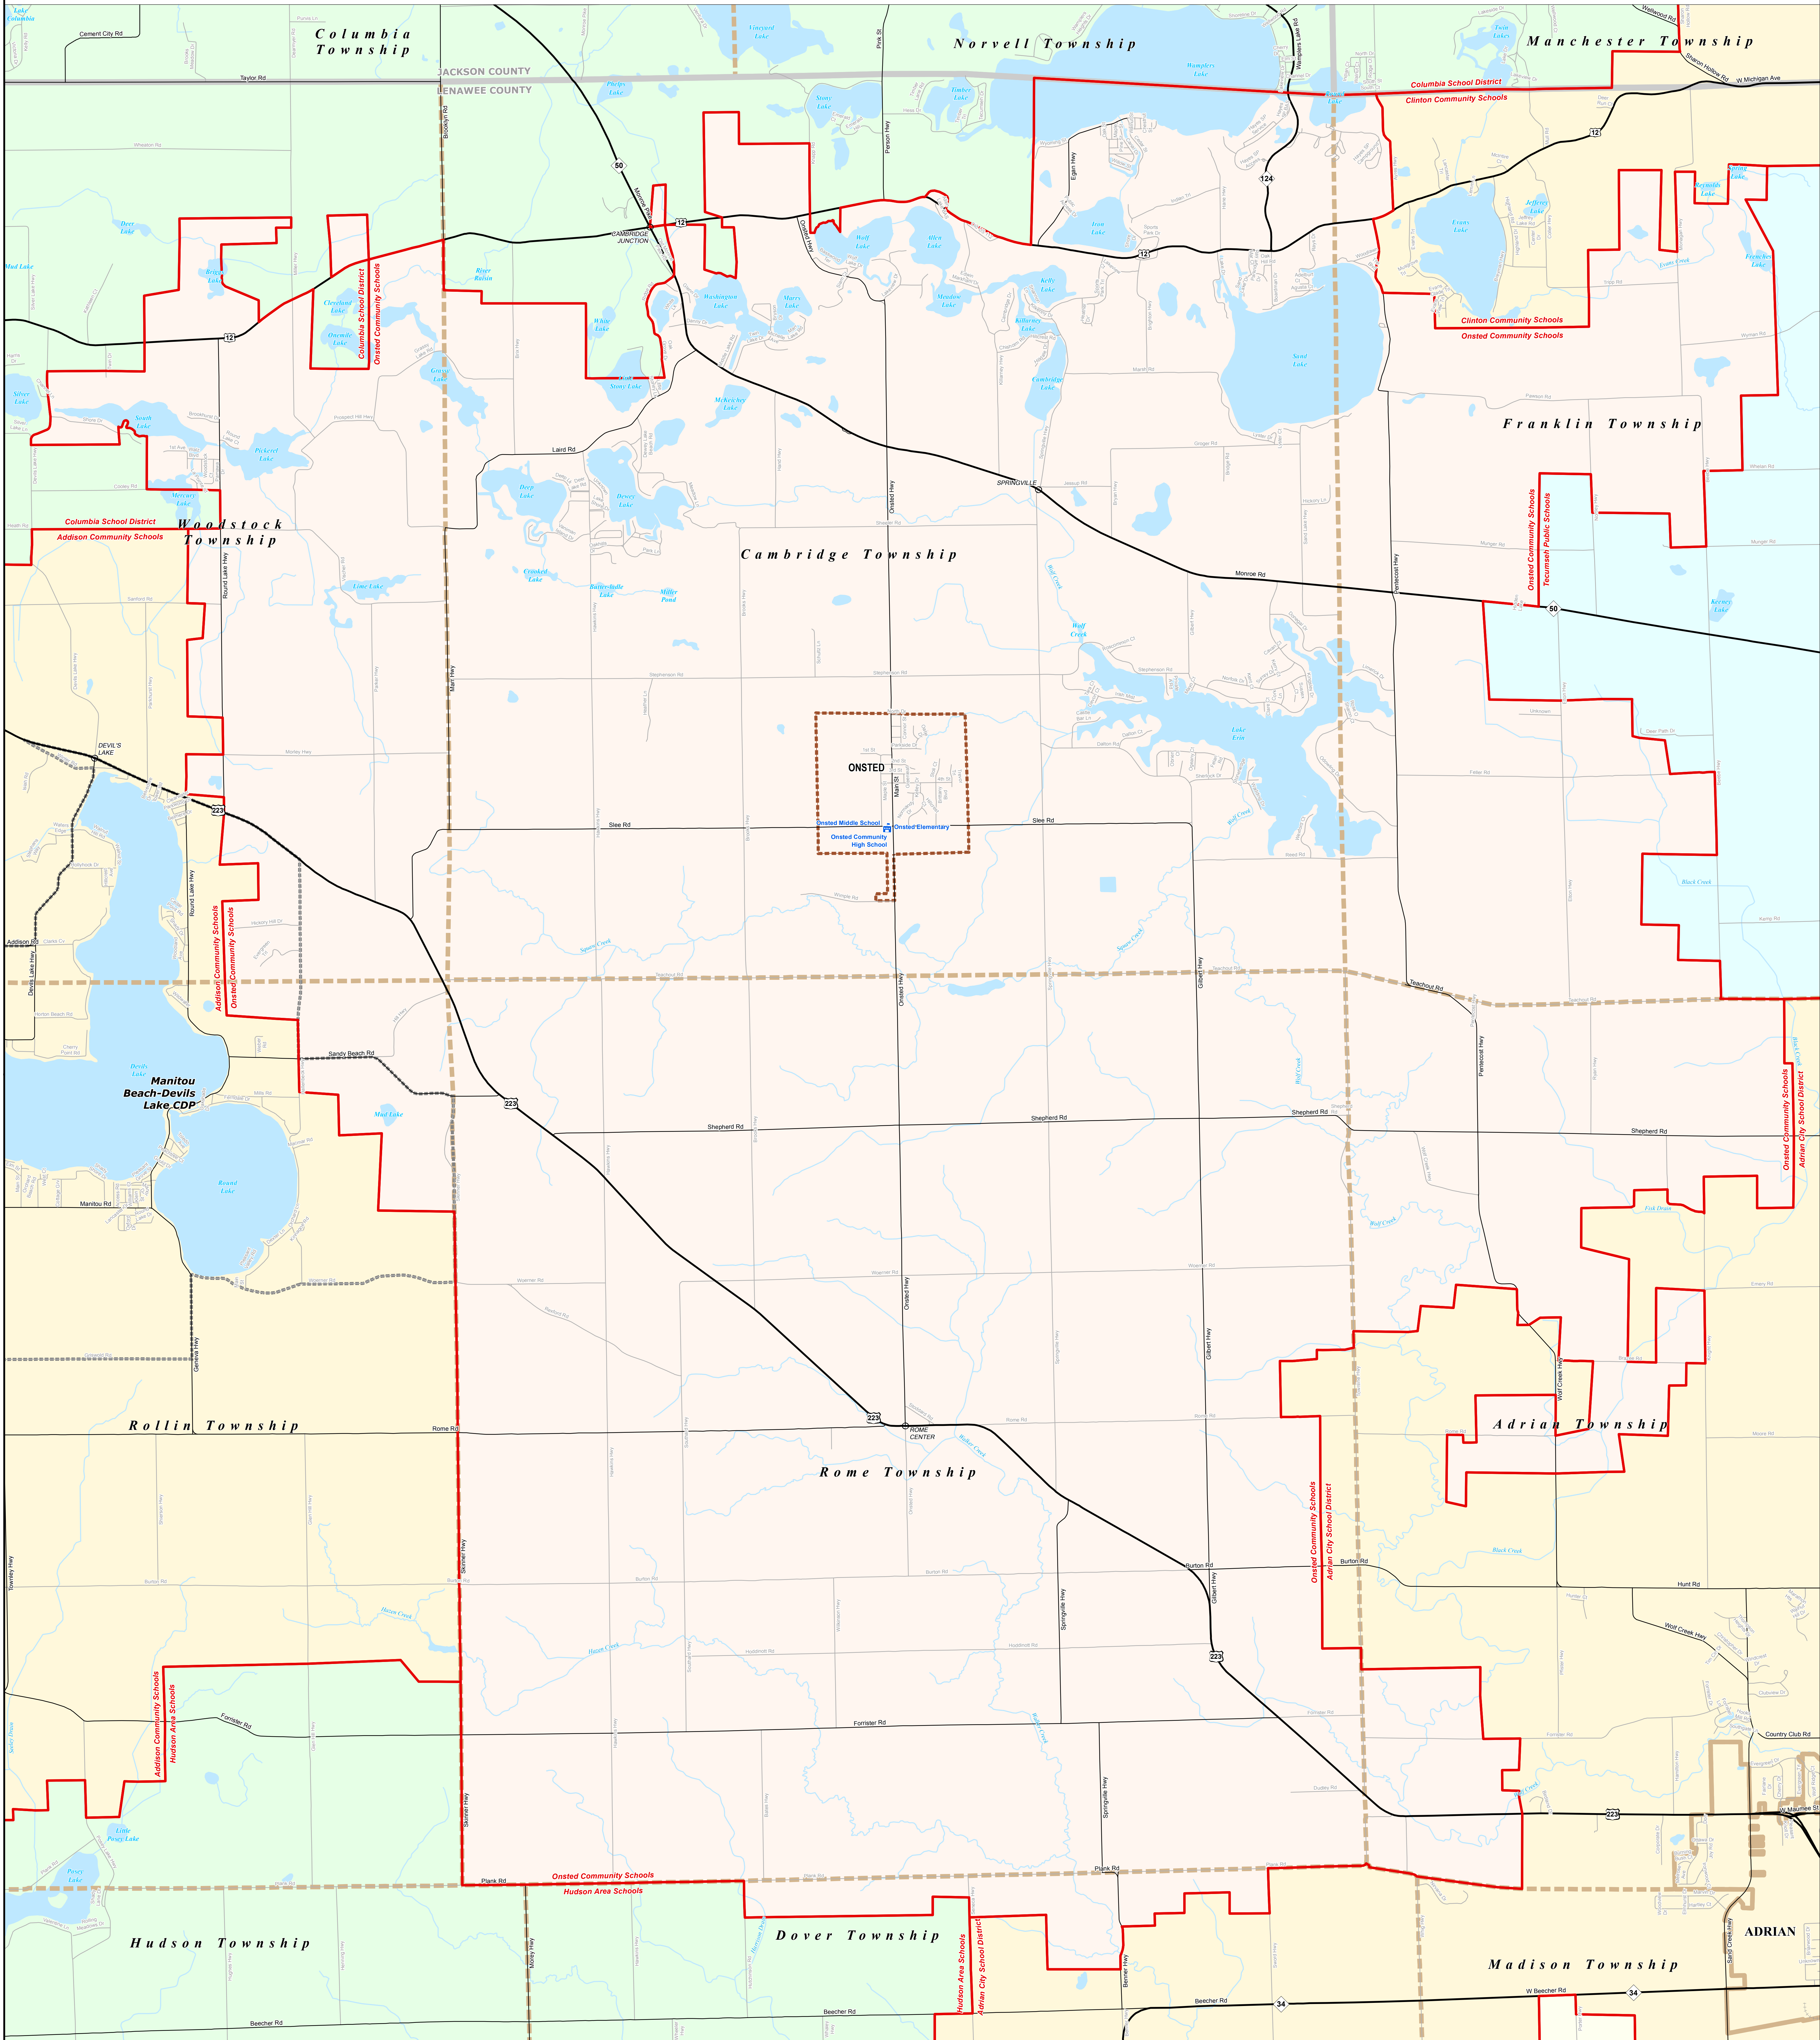

ONSTED COMMUNITY SCHOOLS

Lenawee ISD

*Note: Non K-12 School Districts identified with Asterisk (*) in Name

11/14/13

Legend	
School District	Unincorporated Place
County	School
City	Water Feature
Township	Freeway
Village	Highway
Census Designated Place	Primary Road
	Local Road
	Railroad
	River, Stream, or Drain

Source: Michigan Geographic Framework, v13a